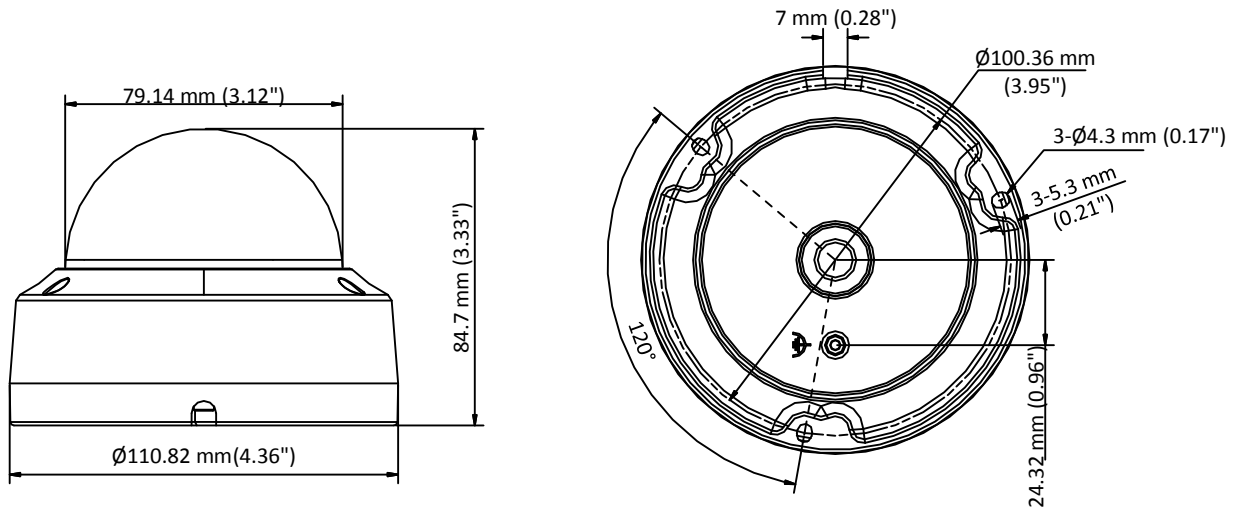

Order Model

DS-2CE57H8T-VPITF

Dimension