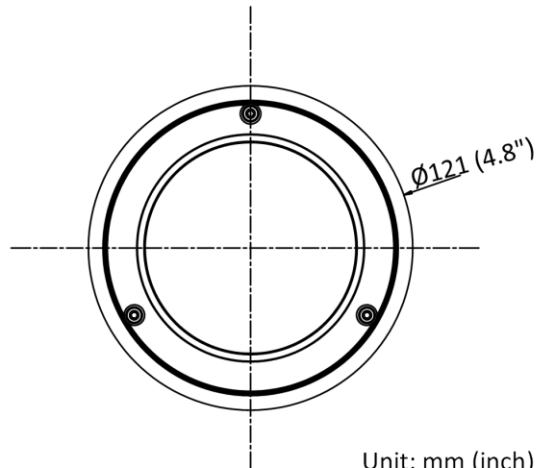

▪ **Dimension**

Unit: mm (inch)

▪ **Accessory**

▪ **Optional**

DS-1276ZJ-SUS Corner Mount	DS-1280ZJ-DM46 Junction Box	DS-1272ZJ-120B Wall Mount	DS-1275ZJ-SUS Vertical Pole Mount