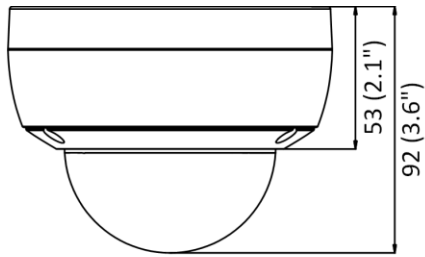

▪ **Dimension**

Unit: mm (inch)

▪ **Accessory**

▪ **Optional**

DS-1276ZJ-SUS Corner Mount	DS-1280ZJ-DM46 Junction Box	DS-1272ZJ-120B Wall Mount	DS-1275ZJ-SUS Vertical Pole Mount