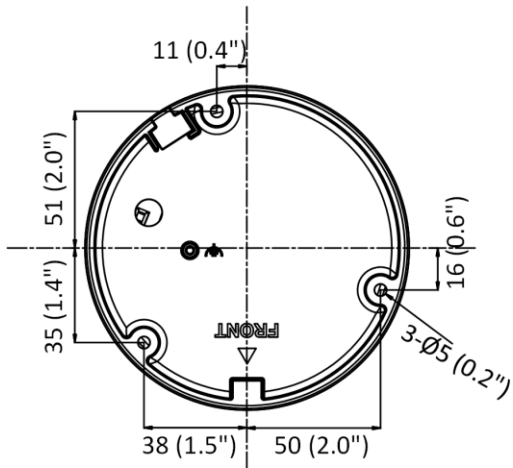

▪ **Dimension**

Unit: mm (inch)

▪ **Accessory**

▪ **Optional**

DS-1276ZJ-SUS Corner Mount	DS-1280ZJ-DM46 Junction Box	DS-1272ZJ-120B Wall Mount	DS-1275ZJ-SUS Vertical Pole Mount