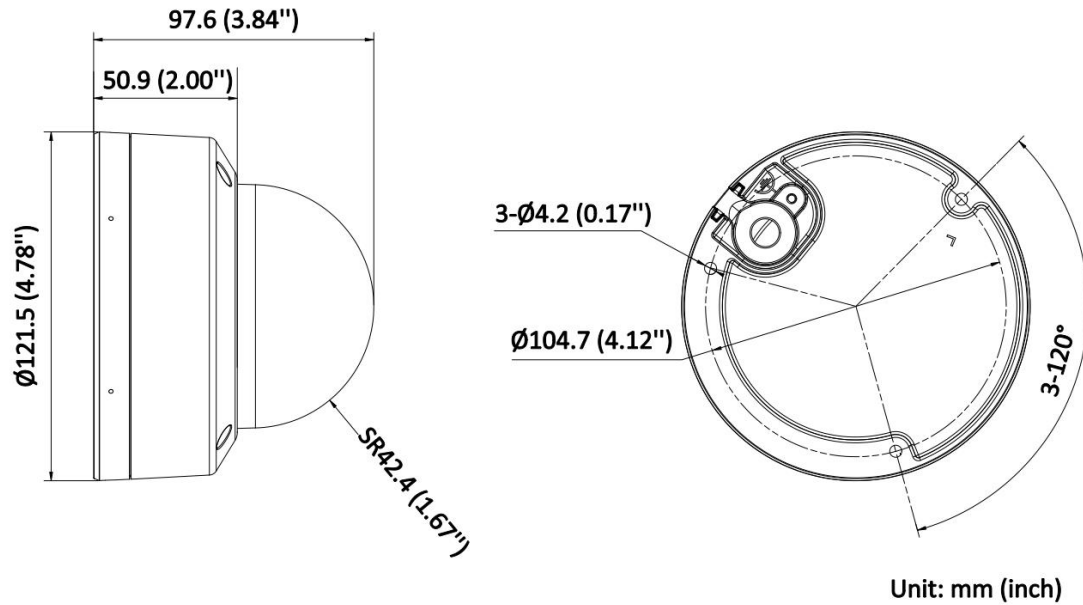

Package Dimension	150 mm × 150 mm × 141 mm (5.91" × 5.91" × 5.55")
Weight	Approx. 550 g (1.2 lb.)
With Package Weight	Approx. 800 g (1.8 lb.)
Storage Conditions	-30 °C to 60 °C (-22 °F to 140 °F). Humidity 95% or less (non-condensing)
Startup and Operating Conditions	-30 °C to 60 °C (-22 °F to 140 °F). Humidity 95% or less (non-condensing)
Language	English, Ukrainian
General Function	Heartbeat, anti-banding, mirror, password reset via email, password protection
Flashing Light	NA
Approval	
EMC	CE-EMC: EN 55032:2015+A1:2020, EN 50130-4:2011+A1:2014, EN IEC 61000-3-2:2019+A1:2021, EN 61000-3-3:2013+A1:2019+A2:2021
Safety	CB: IEC 62368-1:2014+A11
Environment	CE-RoHS: 2011/65/EU, WEEE: 2012/19/EU, Reach: Regulation (EC) No 1907/2006
Protection	IP67: IEC 60529-2013, IK08: IEC 62262:2002

▪ Available Model

DS-2CD1147G3-LIUF(2.8mm)

DS-2CD1147G3-LIUF(4mm)

DS-2CD1147G3-LIUF(2.8mm)(BLACK)

DS-2CD1147G3-LIU(2.8mm)

DS-2CD1147G3-LIU(4mm)

DS-2CD1147G3-LIU(2.8mm)(BLACK)

▪ Dimension